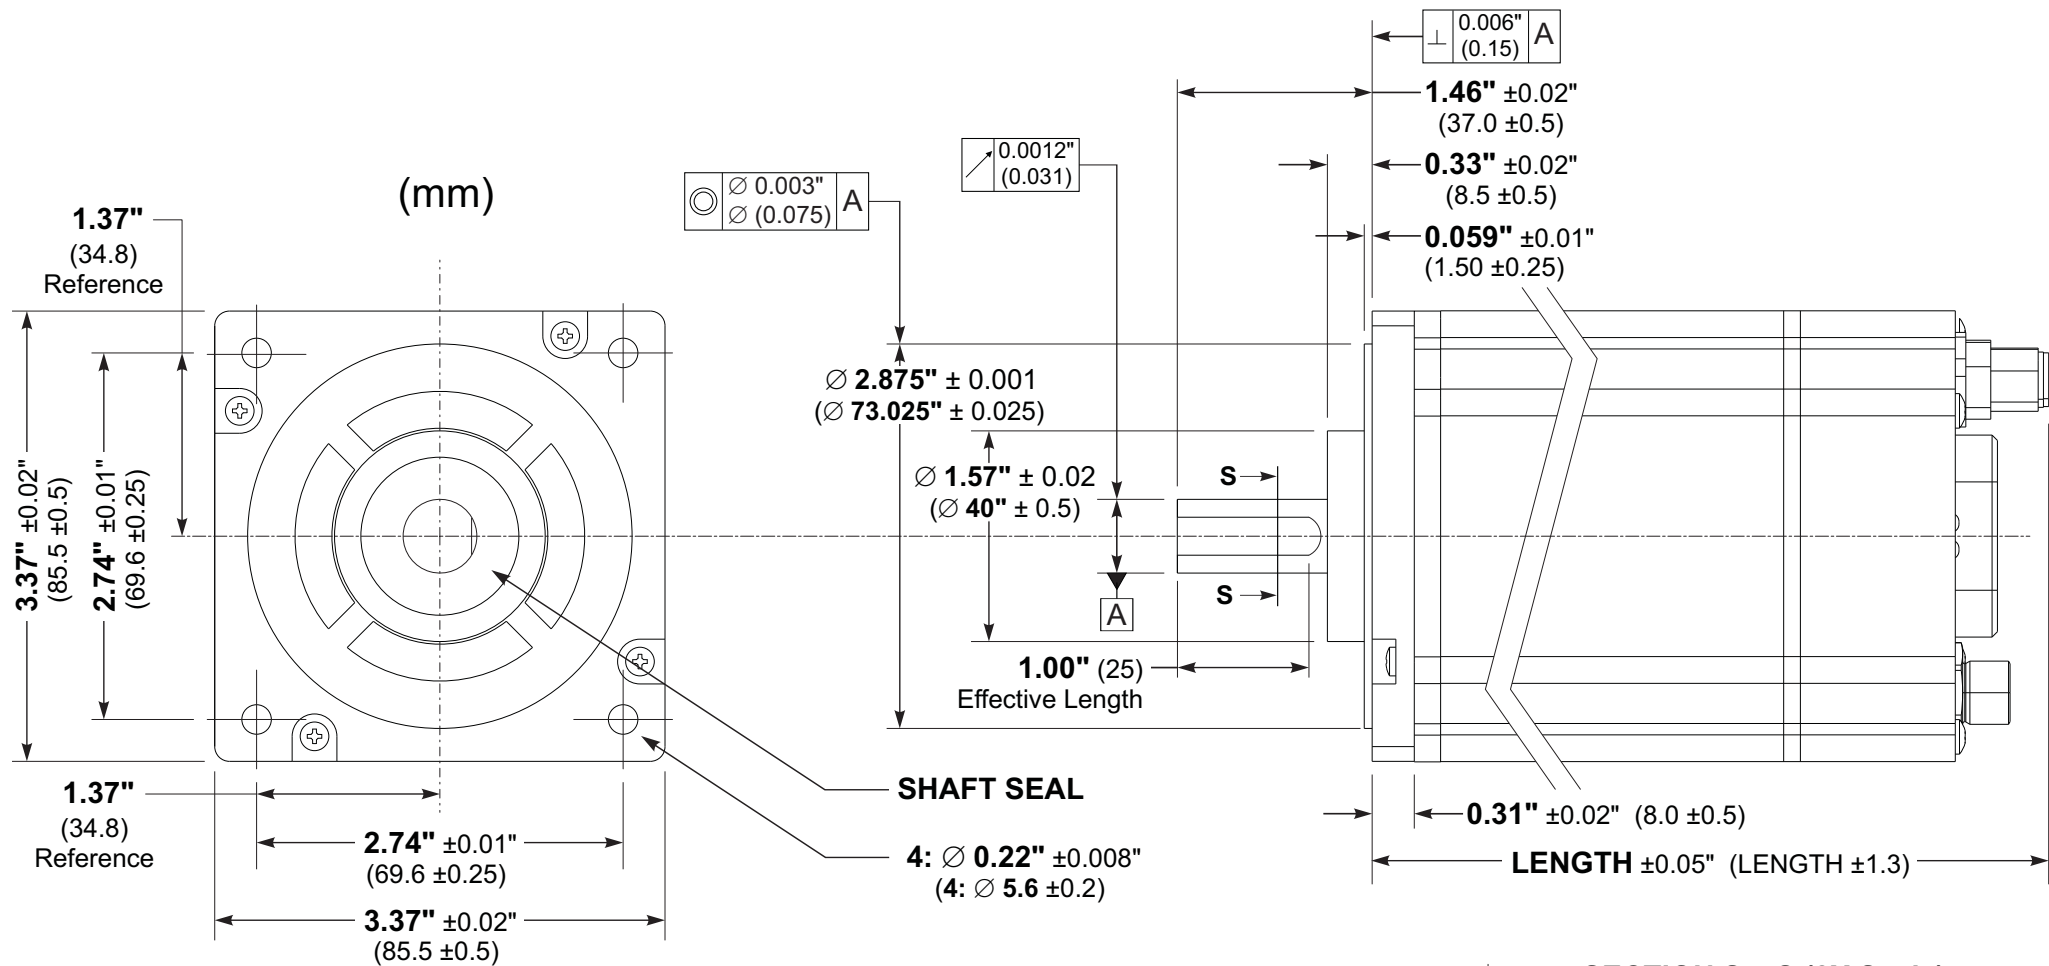

SMD34E2 Outline Drawing

AMCI Motor	Length
SMD34E2-450(E,A)-M12S	4.63" (117.6)
SMD34E2-850(E,A)-M12S	5.83" (148.1)
SMD34E2-1100(E,A)-M12S	7.03" (178.6)

SMD34E2 Connectors

Rear View